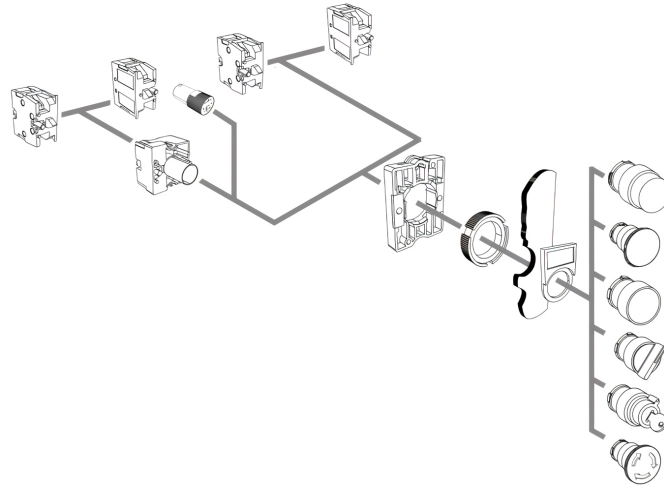

PRODUCT DATA SHEET

SPRING-LOADED PUSH BUTTON

SECTIONS AND DIMENSIONS

PRODUCT CODE	CONTACT	DESCRIPTION	COLOUR
A5 - 31	1NO	Spring-Loaded Push Button	Black